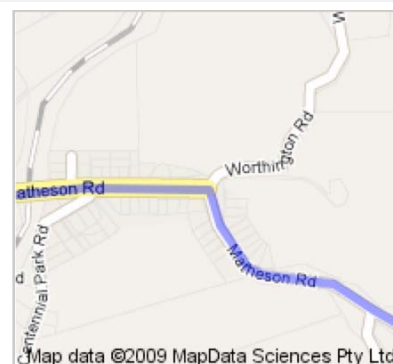

Directions to 1277 Pakiri Block Rd, Wellsford, 0974, New Zealand

19.9 km – about 59 mins

Remember - TAKE THE SECOND PAKIRI BLOCK ROAD ON LEFT in Step 7.
NOT the first!!!!

Wellsford, New Zealand

1. Head **northeast** on **Rodney St** toward **Station Rd**

go 0.4 km
total 0.4 km

2. Take the 2nd **right** onto **Matheson Rd**
About 2 mins

go 0.7 km
total 1.1 km

3. Turn **right** to stay on **Matheson Rd**
About 1 min

go 0.5 km
total 1.6 km

4. Continue onto **Whangaripo Valley Rd**
About 12 mins

go 4.0 km
total 5.5 km

5. Turn **left** at **Tomarata Valley Rd**
About 26 mins

go 8.6 km
total 14.1 km

6. Turn **right** at **School Rd**
About 13 mins

go 4.4 km
total 18.6 km

7. Turn **left** at **Pakiri Block Rd**
Destination will be on the right
About 4 mins

go 1.3 km
total 19.9 km

1277 Pakiri Block Rd, Wellsford, 0974, New Zealand

These directions are for planning purposes only. You may find that construction projects, traffic, weather, or other events may cause conditions to differ from the map results, and you should plan your route accordingly. You must obey all signs or notices regarding your route.