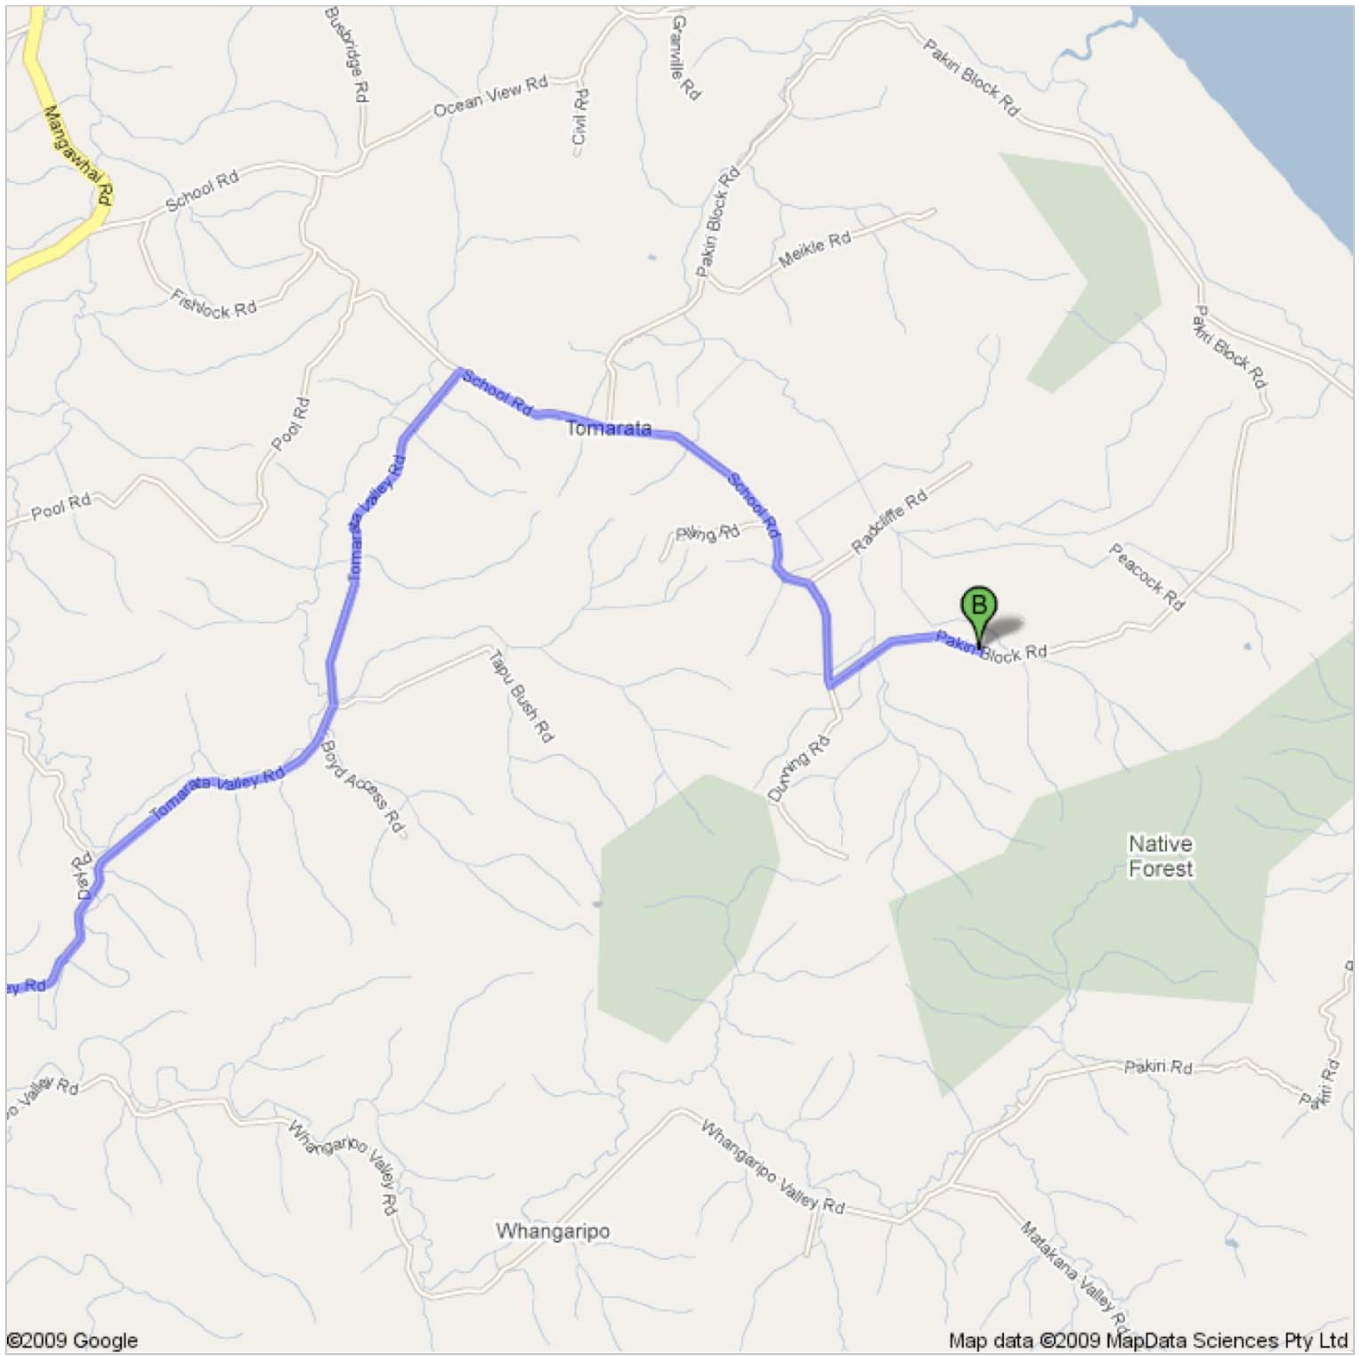

Directions to 1277 Pakiri Block Rd, Wellsford, 0974, New Zealand

19.9 km – about 59 mins

Remember - TAKE THE SECOND PAKIRI BLOCK ROAD ON LEFT in Step 7.
NOT the first!!!!

Wellsford, New Zealand

1. Head **northeast** on **Rodney St** toward **Station Rd**

go 0.4 km
total 0.4 km

2. Take the 2nd **right** onto **Matheson Rd**
About 2 mins

go 0.7 km
total 1.1 km

3. Turn **right** to stay on **Matheson Rd**
About 1 min

go 0.5 km
total 1.6 km

4. Continue onto **Whangaripo Valley Rd**
About 12 mins

go 4.0 km
total 5.5 km

5. Turn **left** at **Tomarata Valley Rd**
About 26 mins

go 8.6 km
total 14.1 km

6. Turn **right** at **School Rd**
About 13 mins

go 4.4 km
total 18.6 km

7. Turn **left** at **Pakiri Block Rd**
Destination will be on the right
About 4 mins

go 1.3 km
total 19.9 km

1277 Pakiri Block Rd, Wellsford, 0974, New Zealand

These directions are for planning purposes only. You may find that construction projects, traffic, weather, or other events may cause conditions to differ from the map results, and you should plan your route accordingly. You must obey all signs or notices regarding your route.