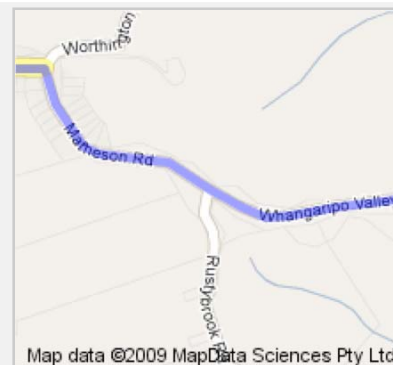

Directions to 1277 Pakiri Block Rd, Wellsford, 0974, New Zealand

19.9 km – about 59 mins

Remember - TAKE THE SECOND PAKIRI BLOCK ROAD ON LEFT in Step 7.
NOT the first!!!!

Wellsford, New Zealand

1. Head **northeast** on **Rodney St** toward **Station Rd**

go 0.4 km
total 0.4 km

2. Take the 2nd **right** onto **Matheson Rd**
About 2 mins

go 0.7 km
total 1.1 km

3. Turn **right** to stay on **Matheson Rd**
About 1 min

go 0.5 km
total 1.6 km

4. Continue onto **Whangaripo Valley Rd**
About 12 mins

go 4.0 km
total 5.5 km

5. Turn **left** at **Tomarata Valley Rd**
About 26 mins

go 8.6 km
total 14.1 km

6. Turn **right** at **School Rd**
About 13 mins

go 4.4 km
total 18.6 km

7. Turn **left** at **Pakiri Block Rd**
Destination will be on the right
About 4 mins

go 1.3 km
total 19.9 km

1277 Pakiri Block Rd, Wellsford, 0974, New Zealand

These directions are for planning purposes only. You may find that construction projects, traffic, weather, or other events may cause conditions to differ from the map results, and you should plan your route accordingly. You must obey all signs or notices regarding your route.